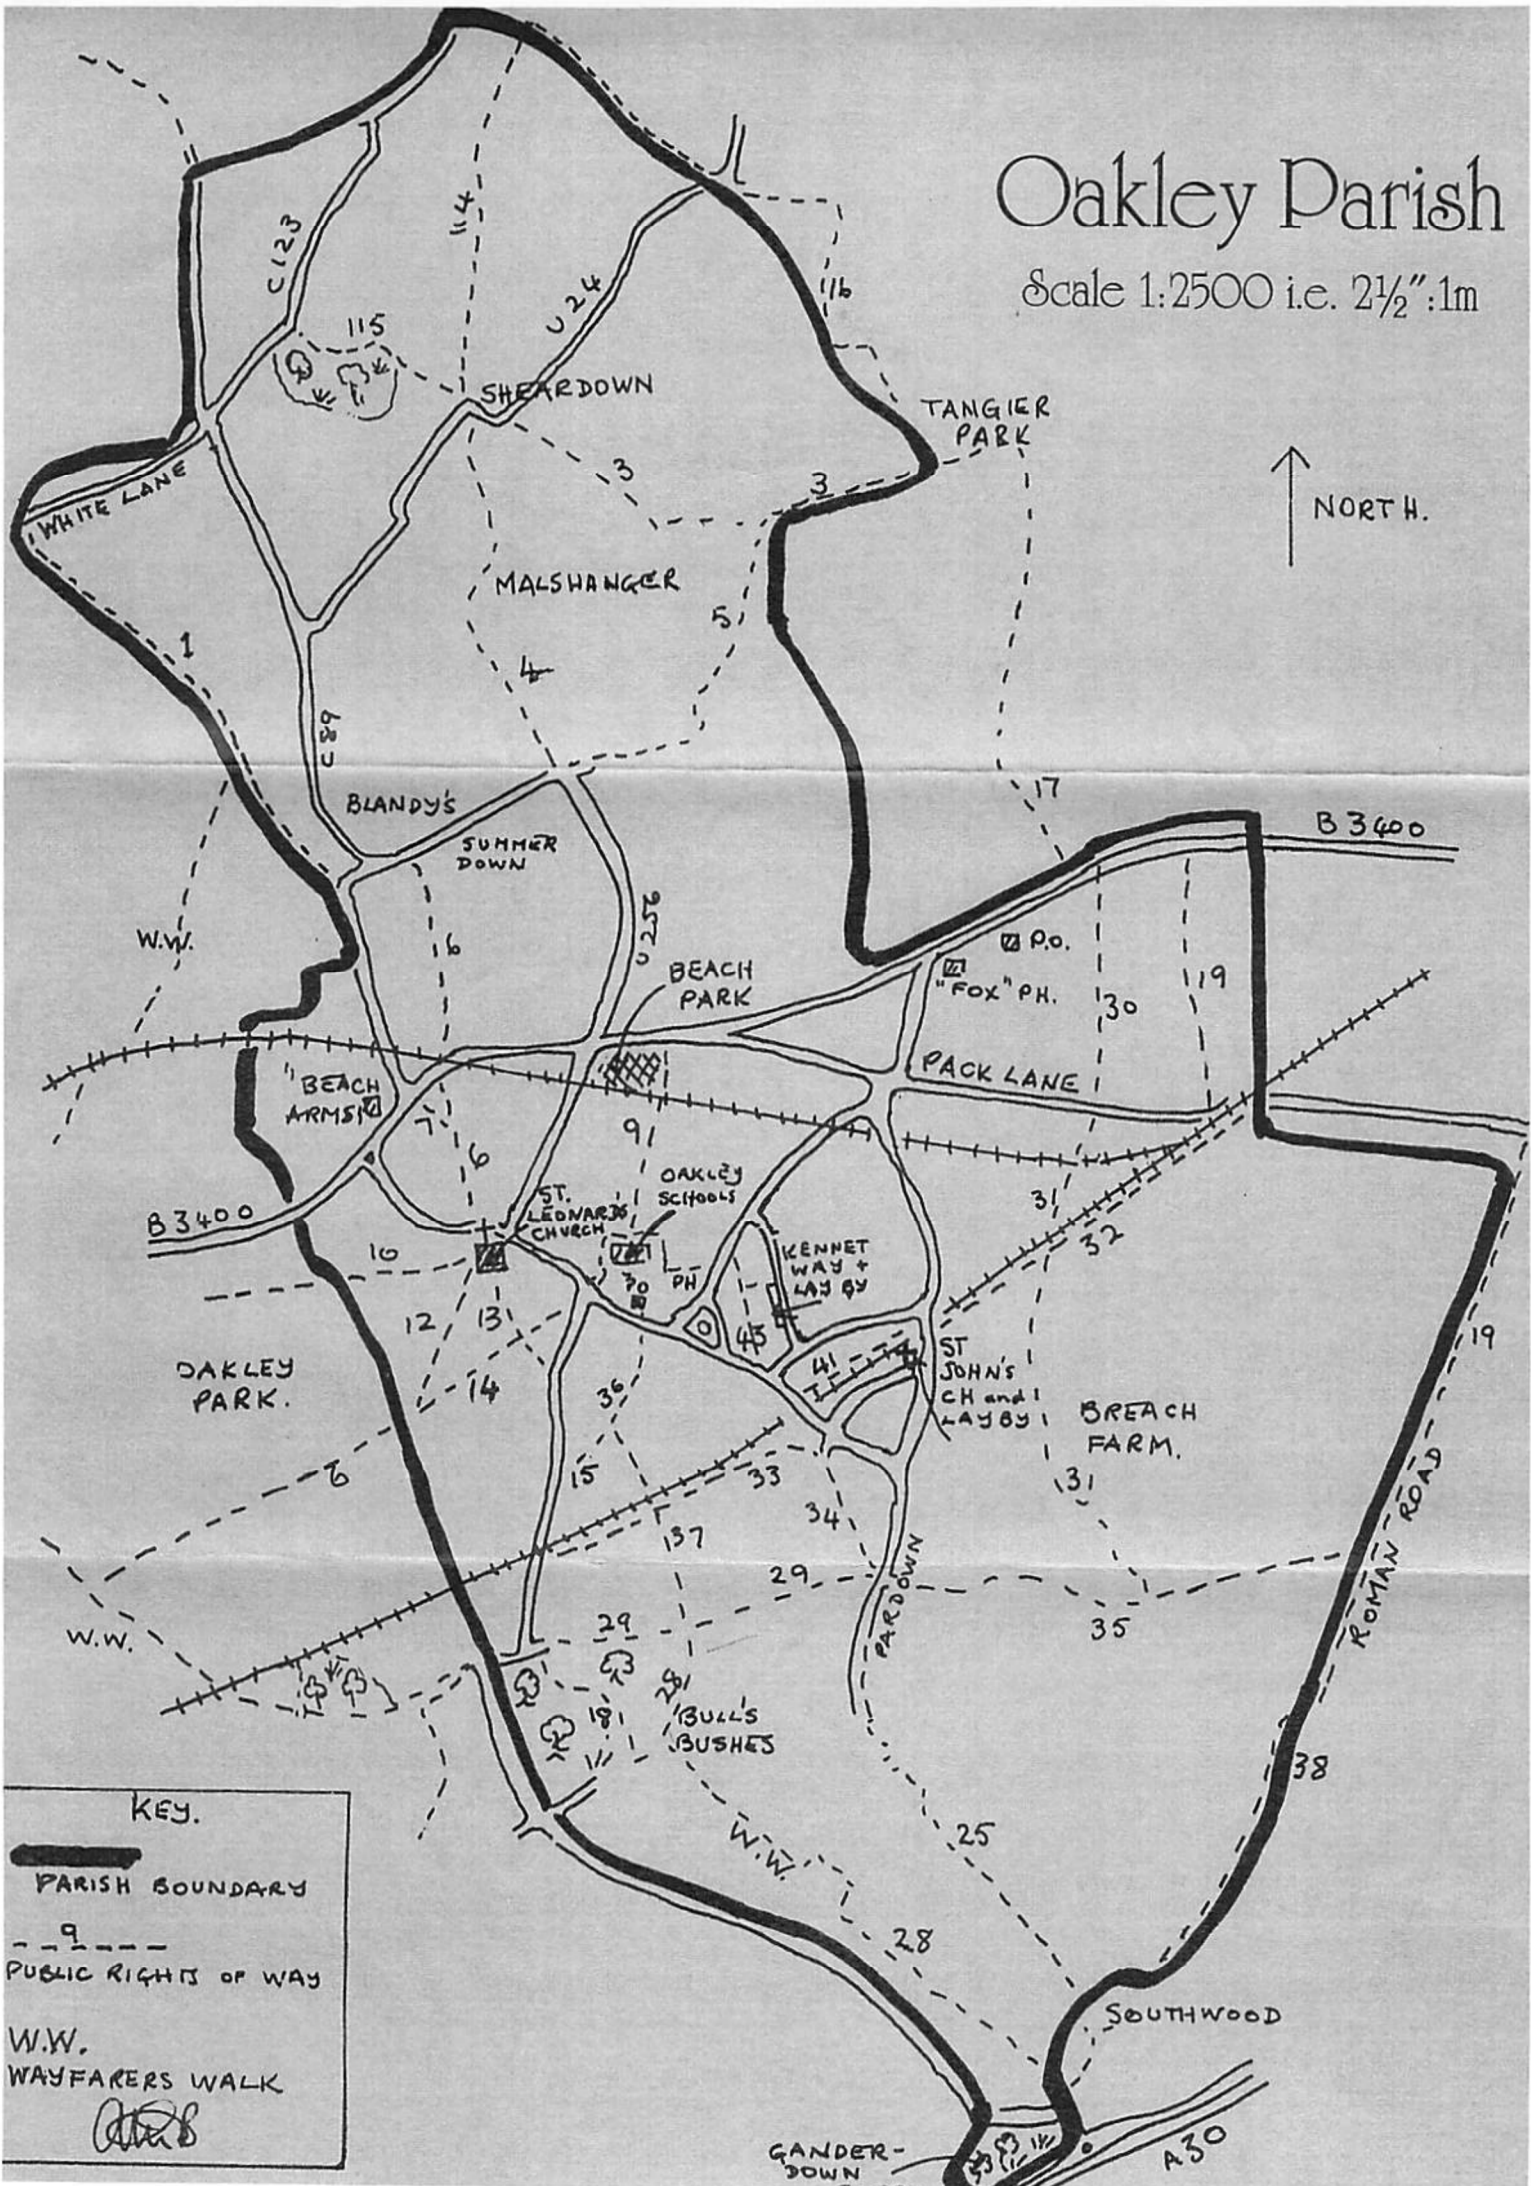

Oakley Parish

Scale 1:2500 i.e. 2 1/2" : 1m

KEY.

- PARISH BOUNDARY
- PUBLIC RIGHTS OF WAY
- W.W. WAYFARERS WALK

Ats